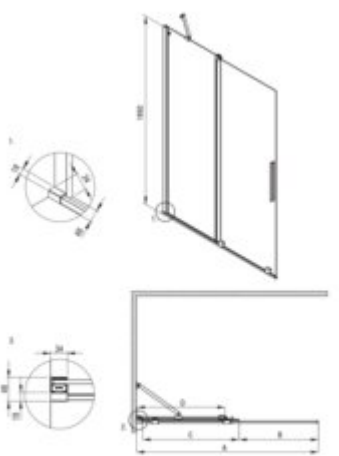

# PRIZMA Shower wall, walk-in

**Product code:** KTJ\_R30R

**EAN:** 5907650839293

**Color:** brushed gold

**Warranty [years]:** 5

Model	Size	A (mm)	B (mm)	C (mm)	D (mm)
KTJ K30R	800x1950	780-800	310	420	370
KTJ K30R	900x1950	880-900	360	470	420
KTJ K30R	1000x1950	980-1000	410	520	470
KTJ K30R	1200x1950	1180-1200	510	620	570
KTJ K30R	1400x1950	1380-1400	610	720	670

Finish	brushed gold
Width [mm]	1000
Height [mm]	1950
Glass finish	transparent
Glass thickness [mm]	6
Active cover	yes
Side dimension [mm]	1000
Railings	short to perpendicular wall/long to parallel wall
Tempered glass TOTAL WHITE	no
Reversible doors	yes
Installation without shower tray	yes possible
Possibility to install a railing to a perpendicular wall	yes

### Features:

- Only the best materials, the quality of which has been confirmed by laboratory tests
- Hydrophobic Active-Cover coating that makes it easier for water to run off the glass
- Possibility to install the cabin without a shower tray, directly on the tiles
- Safe and durable tempered glass
- Dedicated to Active Cover surfaces
- Resistance to impacts, chemicals and stains in accordance with PN-EN 14428+A1:2008 norm, c
- Reversible door that allows the cabin to be mounted on the right or left side
- Can be combined with a second sliding wall and the Prizma walk-in shower wall
- Dedicated cleaning agent, safe for cleaned surfaces
- Possibility of mounting the cabin directly on tiles or on Correo granite (KQR) and Kerria Plus acrylic (KTS) shower trays
- The set includes two rails - short and long
- Free combination of elements
- Coating applied using the PVD method