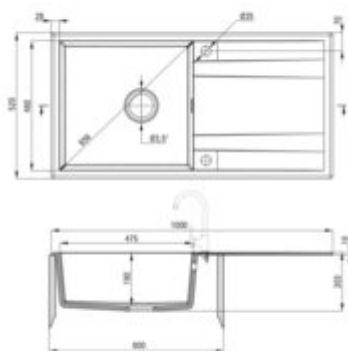

Product code: ZQE_N713

EAN: 5907650874218

Color: nero

Warranty [years]: 18

Sink

| | |
|----------------------------|---------|
| Finish | nero |
| Surface type | matte |
| Material | granite |
| Installation method | inset |
| Number of bowls | 1 |
| Minimum cabinet width [mm] | 600 |
| Width [mm] | 520 |
| Length [mm] | 1000 |
| Height [mm] | 203 |
| Bowl depth [mm] | 190 |
| Cut-out Length [mm] | 980 |
| Cut-out Width [mm] | 500 |
| Reversible | yes |
| Equipped with accessories | yes |
| Drain diameter | 3.5" |
| Number of holes | 2 |