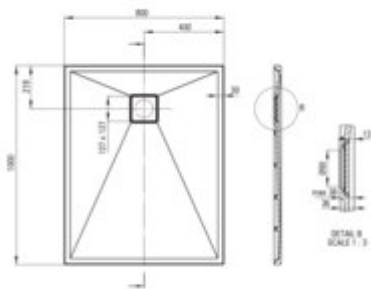

CORREO

Granite shower tray, rectangular

Product code: KQR_546B

EAN: 5907650883906

Color: beige

Warranty [years]: 10

Material	granite
Shape	rectangular
Width [mm]	800
Length [mm]	1000
Height [mm]	36
Installation method	on the floor level, on the construction material support, directly on the spout
Drain diameter	90
possibility to cut to size	yes
Hydrophobicity	yes

Features:

- Properties of Deante granite: resistance to impact, high temperature, discoloration, therm
- Hydrophobic properties repel water molecules
- The finish enriched with silver ions adds antiseptic properties
- For installation at floor level, directly on the screed or supported by construction mater
- Possibility of cutting the granite shower tray
- Warning! The NHC_029C siphon fits this shower tray
- Warning! The NHC_029D siphon fits this shower tray
- Anti-slip properties of granite shower trays
- Dedicated cleaning agent, safe for cleaned surfaces
- Only the best materials, the quality of which has been confirmed by laboratory tests