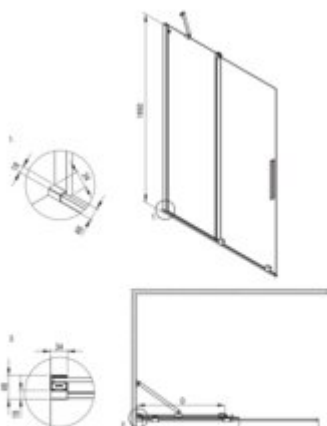

PRIZMA
Shower cabin, square

Product code: KPNDP10P10

EAN: 5907650899792

Color: titanium

Warranty [years]: 5

Model	Type	A (mm)	B (mm)	C (mm)	D (mm)
WTJ K388	800x1050	790-800	310	620	570
WTJ K388	900x1050	880-900	360	670	620
WTJ K326	1200x1050	1180-1200	410	720	670
WTJ K326	1200x1050	1180-1200	510	820	670
WTJ K348	1400x1050	1380-1400	510	720	670

Showe cabin

Width [mm]	1000
Height [mm]	1950
Glass finish	transparent
Glass thickness [mm]	6
Active cover	yes
Side dimension [mm]	1000
Railings	short to perpendicular wall/long to parallel wall
Tempered glass TOTAL WHITE	no
Reversible doors	yes
Installation without shower tray	yes possible
Possibility to install a railing to a perpendicular wall	yes