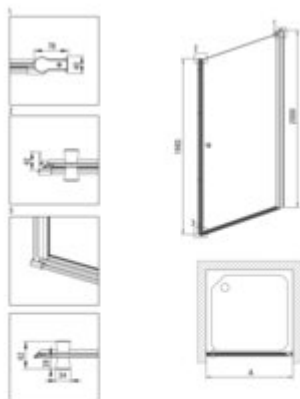

KERRIA PLUS

Shower doors

Product code: KTSWN45P
EAN: 5907650860228
Color: nero
Warranty [years]: 5

Finish	nero
Width [mm]	500
Height [mm]	2000
Glass finish	transparent
Glass thickness [mm]	6
Active cover	yes
installation	to be completed with KTS doors , to be completed with KTS walk-in
Side dimension [mm]	500
Masking of assembly elements	yes
Profiles levelling the curvature of the walls	yes
Holdings	with safety
Tempered glass TOTAL WHITE	yes
Reversible doors	yes
Silent closing	yes
Installation without shower tray	yes
possible	
Lifting hinges	yes

Features:

- Important! For recessed installation, be sure to buy the appropriate KTS_NOOX or KTS_000X
- Possibility to install the cabin without a shower tray, directly on the tiles
- Active Cover coating
- Dedicated to Active Cover surfaces
- Profiles leveling the curvature of the walls
- TOTALWHITE transparent glass
- Safe and durable tempered glass
- Reversible door that allows the cabin to be mounted on the right or left side
- The profile system makes it possible to reduce the curvature of the walls
- Only the best materials, the quality of which has been confirmed by laboratory tests
- Resistance to impacts, chemicals and stains in accordance with PN-EN 14428+A1:2008 norm, c
- Dedicated cleaning agent, safe for cleaned surfaces

Model	Size (mm)	A (mm)	A + 40 (mm)	A + 40 (mm)	A + 40 (mm)
KTSWN45P + KTS_0000	500x2000	475-000	520-000	565-000	610-000
KTSWN45P + KTS_0000	500x2000	575-000	620-000	665-000	710-000
KTSWN45P + KTS_0000	700x2000	675-000	720-000	765-000	810-000
KTSWN45P + KTS_0000	900x2000	875-000	920-000	965-000	1010-000
KTSWN45P + KTS_0000	1100x2000	1075-000	1120-000	1165-000	1210-000