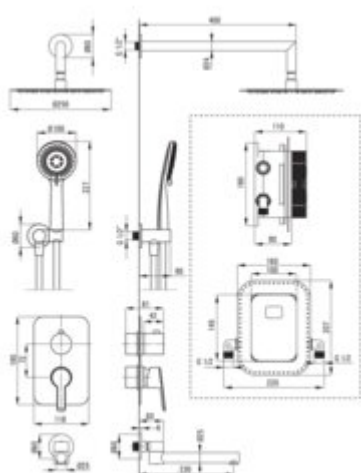

ARNIKA

Concealed shower set

Product code: BXYYRQAM
EAN: 5907650859543
Color: brushed gold
Warranty [years]: 7

Mixer (BXY_RQAM)

Mixer type	Concealed BOX, mixer
Installation method	concealed

Mixer (BXY_X44M)

Mixer type	Concealed BOX, mixer
Installation method	concealed
Flow class [l/min]	B ≤ 25.2 (19.9 - 25.2)
Acoustic group [dB]	I (x ≤ 20)

Spout (NAC_R45K)

Range of shower/ bath spout [mm]	388
----------------------------------	-----

Spout (NAC_R87K)

Spout type	foldable
Range of shower/ bath spout [mm]	230
aerator	yes

Shower overhead

Shape	round
Material	steel 304
Diameter [mm]	250
Anti-calc	yes
Number of functions	1
Stream type	rain

Hand shower

Number of functions	3
Anti-calc	yes
Stream type	rain, mixed, hydromassage

Hose

Length [mm]	1500
Braid material	PVC
Anti-twist	1

Angled hose connector

Finish	brushed gold
Connection type	for the hose with hand shower holder
Shape	round
Material	brass
Connection thread	yes
Concealed mounting	yes