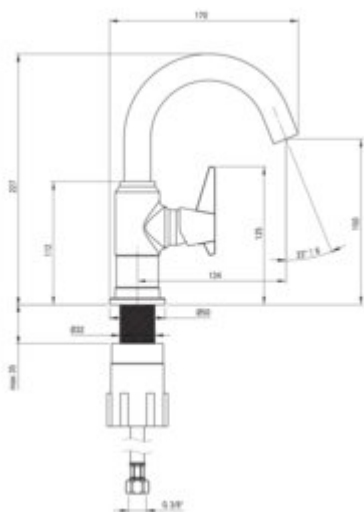

TEMISTO

Washbasin tap

Product code: BQT_N20M

EAN: 5907650827573

Color: nero

Warranty [years]: 7

Mixer

Finish	nero
Material	brass
Mixer type	single-handle, mixer
Installation method	standing
Total mixer height [mm]	227
Flow class [l/min]	Z - 4-9 l/min
Acoustic group [dB]	I (x <= 20)

Mixer cartridge

Ceramic cartridge size	25 mm
------------------------	-------

Spout

Spout type	swivel
Mixer spout range [mm]	134
Material	stainless steel

Aerator

Aerator type	swivel, honeycomb
Aerator size	M18.5

Connecting hose

Length [mm]	450
Installation thread	3/8"
Connection thread	M10

Features:

- Deante Design Studio Collection
- Design that connects the past with the future
- Hand-crafted elements
- Innovative, durable and easy to clean Nero coating
- The mixer body is made of the highest quality brass
- The mixer is equipped with a stream aerator
- The movable aerator allows you to direct the water stream
- The mounting sleeve facilitates the installation of the mixer
- 45 cm connection hoses included
- Z flow class (4-9 l/min) allowing for water consumption reduction
- The lever on the side makes it easier to keep the spout clean
- we recommend buying a universal plug in the color of the mixer
- Cleaning agent for fixtures in all colors available