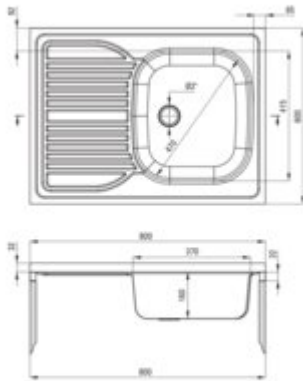

## Steel sink, 1-bowl with drainer

Product code: ZM6\_011L

EAN: 5907650846505

Color: satin

Warranty [years]: 2

### Sink

Finish	satin
Surface type	satin
Material	steel 201
Installation method	lay-on
Number of bowls	1
Minimum cabinet width [mm]	800
Width [mm]	600
Length [mm]	800
Height [mm]	160
Bowl depth [mm]	160
Equipped with accessories	yes
Drain diameter	2"