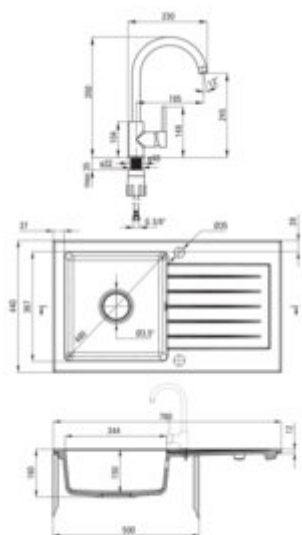

ZORBA

Granite sink with tap, 1-bowl with drainer

 deante

Product code: ZQZV5113

EAN: 5907650875499

Color: beige

Warranty [years]: 18

Sink

Finish	beige
Surface type	matte
Material	granite
Installation method	inset
Number of bowls	1
Minimum cabinet width [mm]	500
Width [mm]	440
Length [mm]	760
Height [mm]	160
Bowl depth [mm]	150
Cut-out Length [mm]	740
Cut-out Width [mm]	420
Reversible	yes
Equipped with accessories	yes
Drain diameter	3.5"
Number of holes	2
Hydrophobicity	yes

Mixer

Finish	beige
Mixer type	mixer, single-handle
Installation method	standing
Flow class [l/min]	Z - 4-9 l/min
Acoustic group [dB]	I (x <= 20)

Mixer cartridge

Ceramic cartridge size	35 mm
------------------------	-------

Spout

Spout type	swivel
Mixer spout range [mm]	195

Aerator

Aerator type	honeycomb
Aerator size	M22

Connecting hose

Length [mm]	450
Installation thread	3/8"
Connection thread	M10

Features:

- Properties of Deante granite: resistance to impact, high temperature, discoloration, therm
- Accessories with automatic shut-off of the drain
- The sink is equipped with fittings with a connection to the dishwasher
- Hydrophobic properties repel water molecules
- Dedicated cleaning agent, safe for cleaned surfaces
- 45 cm connection hoses included
- The mixer is equipped with a stream aerator
- Longest, 18 years warranty
- Space-saving siphon which facilitates e.g. sorting waste
- Reversible sink - possibility to install the bowl on the left or the right side
- The mounting sleeve facilitates the installation of the mixer