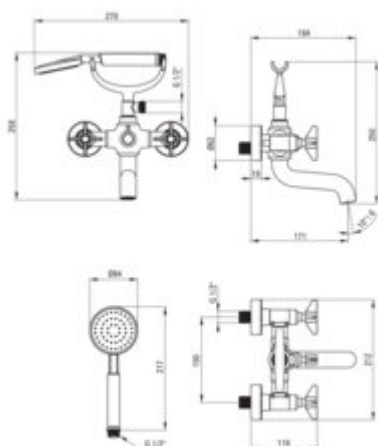

TEMISTO

Bath mixer

Product code: BQT_N11D

EAN: 5908212075968

Color: nero

Warranty [years]: 7

Mixer

Finish	nero
Material	brass
Mixer type	two-handle
Installation method	wall-mounted
Flow class [l/min]	B ≤ 25.2 (19.9 - 25.2)
Acoustic group [dB]	I (x ≤ 20)

Mixer cartridge

Ceramic cartridge size	1/2"
------------------------	------

Spout

Spout type	still
Mixer spout range [mm]	170
Material	stainless steel

Function switch

Switch type	ceramic mechanical
-------------	--------------------

Aerator

Aerator type	swivel, honeycomb
Aerator size	M24

Hose

Length [mm]	1500
Braid type	double braided
Anti-twist	2

Hand shower

Number of functions	1
Anti-calc	yes

Features:

- Deante Design Studio Collection
- Design that connects the past with the future
- Hand-crafted elements
- Ceramic function switch
- The mixer body is made of the highest quality brass
- The mixer is equipped with a stream aerator
- The movable aerator allows you to direct the water stream
- Innovative, durable and easy to clean Nero coating
- Only the best materials, the quality of which has been confirmed by laboratory tests
- Anti-calc hand shower
- Cleaning agent for fixtures in all colors available