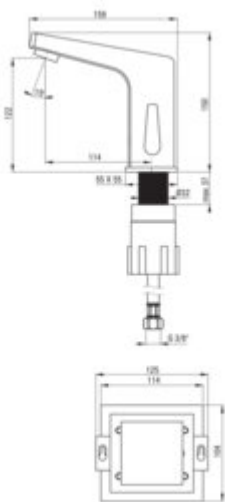

SENSOR

Washbasin tap, contactless

Product code: BCH_029V

EAN: 5908212053997

Color: chrome

Warranty [years]: 7

Mixer

Finish	chrome
Material	brass
Mixer type	sensor, mixer
Installation method	standing
Total mixer height [mm]	150
Flow class [l/min]	Z - 4-9 l/min
Acoustic group [dB]	II (20 < x <= 30)
Check valves	yes

Spout

Spout type	still
Mixer spout range [mm]	114
Material	brass

Aerator

Aerator type	honeycomb
Aerator size	M24

Connecting hose

Length [mm]	450
Installation thread	1/2"
Connection thread	M10

Features:

- The mixer body is made of the highest quality brass
- Contactless tap with a motion sensor
- The mixer is equipped with a stream aerator
- The mounting sleeve facilitates the installation of the mixer
- 45 cm connection hoses included
- Z flow class (4-9 l/min) allowing for water consumption reduction
- The mixer is equipped with non-return valves so that the mixed water does not flow back in
- Only the best materials, the quality of which has been confirmed by laboratory tests
- The mixer is manufactured in Poland, with the utmost care for product quality.
- Cleaning agent for fixtures in all colors available