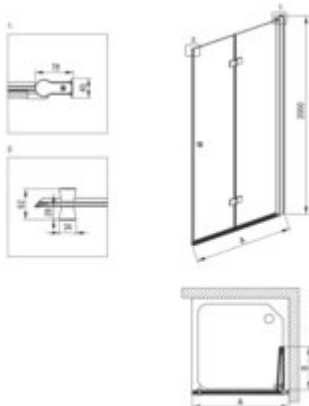

## Shower cabin, square

Product code: KKN0X09S09

EAN: 5907650884248

Color: chrome

Warranty [years]: 5

Model	Size [mm]	A [mm]	B [mm]
67Ea41P	700x2000	670-688	200
67Ea42P	800x2000	770-788	200
67Ea43P	900x2000	870-888	200
67Ea44P	1000x2000	970-988	200

### Showe cabin (KTSX041P)

Side dimension [mm]	885
---------------------	-----

### Showe cabin (KTS\_039P)

Finish	chrome
Width [mm]	900
Height [mm]	2000
Glass finish	transparent
Glass thickness [mm]	6
Active cover installation	yes
installation	to be completed with KTS doors , to be completed with KTS walk-in , possibility of assembly with a KTS movable panel
Side dimension [mm]	870
Adjustment range from [mm]	700
Adjustment range up to [mm]	1200
Masking of assembly elements	yes
Profiles levelling the curvature of the walls	yes
Railings	adjustable stiffening the cabin
Tempered glass TOTAL WHITE	yes
Installation without shower tray possible	yes

### Shower door

Finish	chrome
Width [mm]	900
Height [mm]	2000
Glass finish	transparent
Glass thickness [mm]	6
Active cover installation	yes
installation	to be completed with KTS doors , to be completed with KTS walk-in
Side dimension [mm]	885
Adjustment range from [mm]	-10
Masking of assembly elements	yes
Profiles levelling the curvature of the walls	yes
Tempered glass TOTAL WHITE	yes
Reversible doors	yes
Silent closing	yes
Installation without shower tray possible	yes
Lifting hinges	yes
Hinges flush with the glass	yes