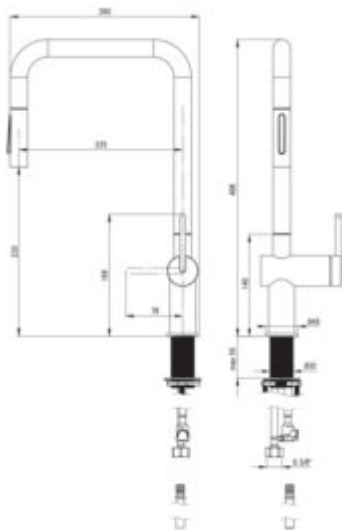

MOMI Kitchen tap

Product code: BKM_N73N

EAN: 5907650863892

Color: nero

Warranty [years]: 7

Mixer

Finish	nero
Material	steel 304
Mixer type	single-handle, mixer
Installation method	standing
Flow class [l/min]	Z - 4-9 l/min

Mixer cartridge

Ceramic cartridge size	35 mm
------------------------	-------

Spout

Spout type	pull-out, swivel
Material	steel 304

Aerator

Aerator type	honeycomb
--------------	-----------

Connecting hose

Length [mm]	600
Installation thread	3/8"
Connection thread	M8

Hose

Length [mm]	1800
-------------	------

Hand shower

Number of functions	2
---------------------	---

Features:

- Deante Design Studio Collection
- Only the best materials, the quality of which has been confirmed by laboratory tests
- The mixer is equipped with a stream aerator
- Z flow class (4-9 l/min) allowing for water consumption reduction
- 45 cm connection hoses included
- The mounting sleeve facilitates the installation of the mixer
- The mixer is equipped with non-return valves so that the mixed water does not flow back in
- Innovative, durable and easy to clean Nero coating