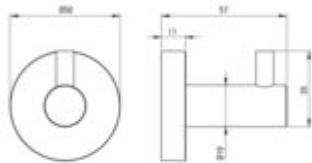

## Hook, single

**Product code:** ADJ\_0111

**EAN:** 5907650829034

**Color:** chrome

**Warranty [years]:** 2

Finish	chrome
Surface type	shine
Material	steel 304
Height [mm]	50
Width [mm]	50
Depth [mm]	57
Mounting kit included	yes