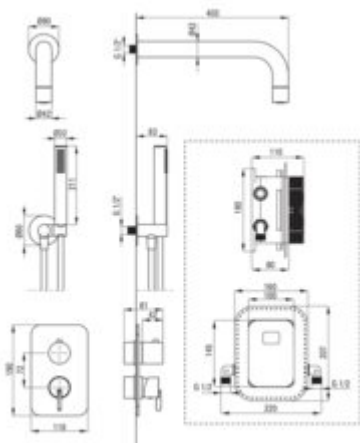

SILIA
Concealed shower set, with mixer
BOX

Product code: BXYZFQSM
EAN: 5907650844532
Color: brushed steel
Warranty [years]: 7

Mixer (BXY_X44M)

Mixer type	Concealed BOX, mixer
Installation method	concealed
Flow class [l/min]	B <= 25.2 (19.9 - 25.2)
Acoustic group [dB]	I (x <= 20)

Mixer (BXY_FQSM)

Mixer type	Concealed BOX
Installation method	concealed

Spout

Spout type	still
Range of shower/ bath spout [mm]	382

Shower overhead

Shape	round
Material	brass
thickness	42
Diameter [mm]	42
Anti-calc	yes
Number of functions	1
Stream type	rain

Hand shower

Number of functions	1
Anti-calc	yes
Stream type	rain
Additional features	cool-out

Hose

Length [mm]	1500
Braid material	PVC
Anti-twist	1

Angled hose connector

Finish	steel
Connection type	for the hose with hand shower holder
Shape	round
Material	brass
Connection thread	yes
Concealed mounting	yes