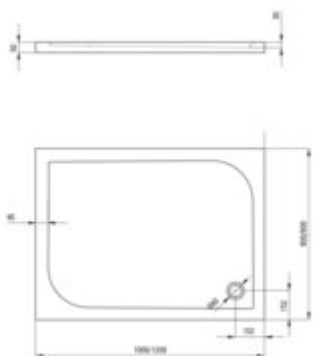

CUBIC

Acrylic shower tray, rectangular

Product code: KTK_046B

EAN: 5908212053294

Color: white

Warranty [years]: 2

Finish	white
Material	acrylic
Shape	rectangular
Width [mm]	800
Length [mm]	1000
Height [mm]	50
Depth [mm]	30
Installation method	directly on the spout, on the construction material support, on the floor level
Drain diameter	90

Features:

- Durable acrylic material that maintains its shine and color
- For installation at floor level, directly on the screed or supported by construction mater
- Dedicated cleaning agent, safe for cleaned surfaces
- Hygienic certificate of the National Institute of Hygiene confirming the product's complia
- Only the best materials, the quality of which has been confirmed by laboratory tests
- Warning! The NHC_029C siphon fits this shower tray
- Warning! The NHC_029D siphon fits this shower tray