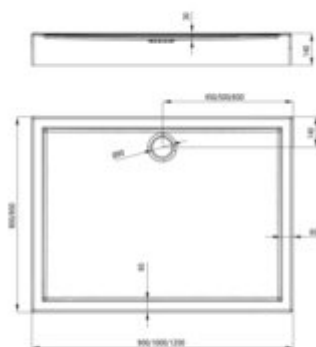

JASMIN

Acrylic shower tray, rectangular

Product code: KGJ_046B

EAN: 5907650809630

Color: white

Warranty [years]: 2

Finish	white
Material	acrylic
Shape	rectangular
Width [mm]	800
Length [mm]	1000
Height [mm]	140
Depth [mm]	30
Installation method	on the floor level
Drain diameter	90
Equipped with a height-adjustable foot	yes
Antibacterial	yes

Features:

- Durable acrylic material that maintains its shine and color
- Warning! The NHC_029C siphon fits this shower tray
- Warning! The NHC_029D siphon fits this shower tray
- Dedicated cleaning agent, safe for cleaned surfaces
- Only the best materials, the quality of which has been confirmed by laboratory tests