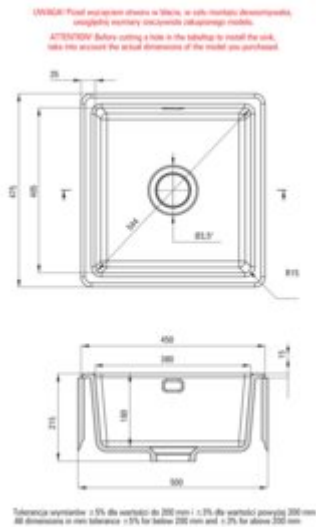

SABOR
Ceramic sink, 1-bowl

Product code: ZCB_C103
EAN: 5907650878001
Color: matte cappuccino
Warranty [years]: 2

Sink

Finish	cappuccino
Surface type	matte
Material	ceramic
Installation method	inset, undermount
Number of bowls	1
Minimum cabinet width [mm]	500
Width [mm]	475
Length [mm]	450
Height [mm]	215
Bowl depth [mm]	180
Cut-out Length [mm]	430
Cut-out Width [mm]	455
Reversible	no
Equipped with accessories	yes
Drain diameter	3.5"

Sink waste kit

Finish	steel
Plug type	manual
Low siphon/ Space saver	yes
possibility to connect a dishwasher/ washing machine	yes

Features:

- **ATTENTION!** Before cutting a hole in the tabletop to install the sink, take into account th
- Hard and durable ceramics does not lose its properties with long use
- The sink is equipped with fittings with a connection to the dishwasher
- Dedicated cleaning agent, safe for cleaned surfaces
- Space-saving siphon which facilitates e.g. sorting waste