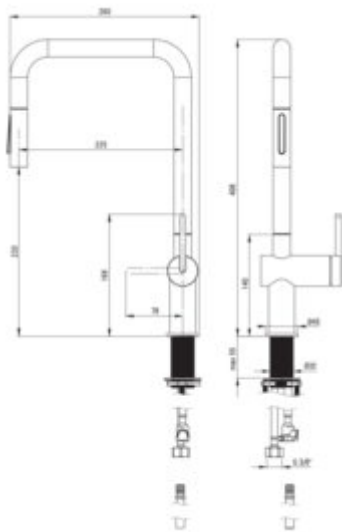

MOMI Kitchen tap

Product code: BKM_C73N

EAN: 5907650863908

Color: brushed bronze

Warranty [years]: 7

Mixer

Finish	brushed bronze
Material	steel 304
Mixer type	single-handle, mixer
Installation method	standing
Flow class [l/min]	Z - 4-9 l/min
Acoustic group [dB]	I (x ≤ 20)

Mixer cartridge

Ceramic cartridge size	35 mm
------------------------	-------

Spout

Spout type	pull-out, swivel
Material	stainless steel

Aerator

Aerator type	honeycomb
--------------	-----------

Connecting hose

Length [mm]	600
Installation thread	3/8"
Connection thread	M8

Hose

Length [mm]	1800
-------------	------

Hand shower

Number of functions	2
---------------------	---

Features:

- Deante Design Studio Collection
- Only the best materials, the quality of which has been confirmed by laboratory tests
- The mixer is equipped with a stream aerator
- Z flow class (4-9 l/min) allowing for water consumption reduction
- 45 cm connection hoses included
- The mounting sleeve facilitates the installation of the mixer
- The mixer is equipped with non-return valves so that the mixed water does not flow back in
- Innovative and easy-to-maintain coating - brushed bronze
- The mixer with functional pull-out spout
- 2-function spout
- Cleaning agent for fixtures in all colors available
- Coating applied using the PVD method