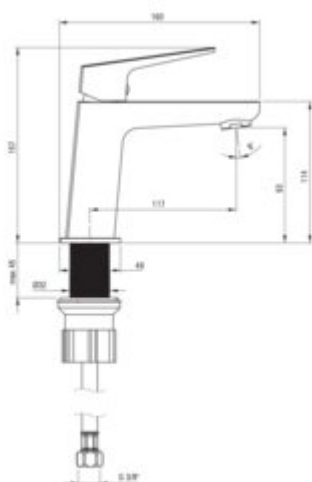

## Washbasin tap

Product code: BQL\_D20M

EAN: 5907650870005

Color: titanium

Warranty [years]: 7

### Mixer

Finish	titanium
Material	brass
Mixer type	single-handle, mixer
Installation method	standing
Total mixer height [mm]	157
Flow class [l/min]	A <= 15 (9.1 - 15)
Acoustic group [dB]	II (20 < x <= 30)

### Mixer cartridge

Ceramic cartridge size	26 mm
------------------------	-------

### Connecting hose

Length [mm]	450
Installation thread	3/8"
Connection thread	M10