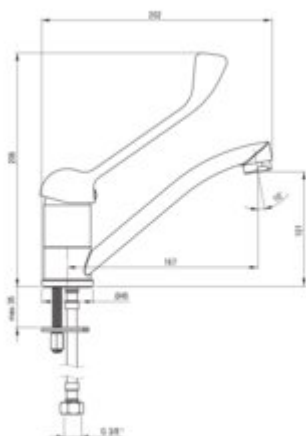

BORO

Washbasin tap

Product code: BMO_026C

EAN: 5907650886914

Color: chrome

Warranty [years]: 7

Mixer

Finish	chrome
Material	brass
Mixer type	single-handle, mixer
Installation method	standing
Flow class [l/min]	S - 15.1-19.8 l/min
Acoustic group [dB]	II (20 < x <= 30)
Clinic lever	yes

Mixer cartridge

Ceramic cartridge size	35 mm
------------------------	-------

Spout

Spout type	swivel
Mixer spout range [mm]	159
Material	steel 304

Aerator

Aerator type	honeycomb
Aerator size	M24

Connecting hose

Length [mm]	450
Installation thread	3/8"
Connection thread	M10

Features:

- Extended Clinic lever for easy operation
- The mixer is equipped with a stream aerator
- 45 cm connection hoses included
- The mixer body is made of the highest quality brass