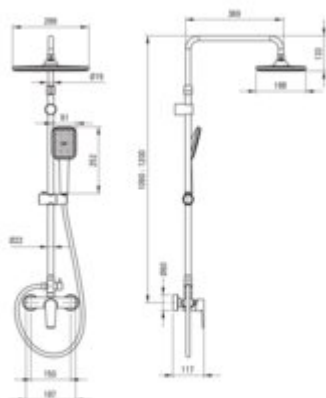

TUBO

Shower column, with shower mixer

Product code: NUT_04XM

EAN: 5907650864974

Color: chrome

Warranty [years]: 5

Shower column

Finish	chrome
mixer	yes
Flow class [l/min]	12 ≤ A < 15 (12 - 14.9)
Rain head height adjustment	yes
Bar height adjustment from [mm]	900
Bar height adjustment up to [mm]	1200

Rail

Adjustable spacing	yes
Material	steel 304

Shower overhead

Shape	rectangular
Material	ABS
Width [mm]	286
Length [mm]	189
Anti-calc	yes
Stream type	rain

Hand shower

Number of functions	1
Anti-calc	yes

Hose

Length [mm]	1500
Braid type	double braided
Braid material	stainless steel

Function switch

Switch type	mechanical
-------------	------------

Mixer

Mixer type	single-handle, mixer
------------	----------------------

Features:

- Adjustable rain shower height
- Adjustable spacing of the fasteners, for easy bar installation on existing holes
- Anti-calc system facilitating the removal of limescale deposits
- Only the best materials, the quality of which has been confirmed by laboratory tests
- Dedicated cleaning agent, safe for cleaned surfaces