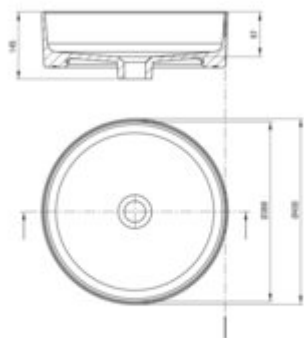

ROUND Ceramic washbasin, countertop

Product code: CGR_6U4S

EAN: 5907650862628

Color: white

Warranty [years]: 10

Finish	white
Material	ceramic
Installation method	countertop/standing
Height [mm]	120
Depth [mm]	97
Without overflow	yes

Features:

- Hard and durable ceramics does not lose its properties with long use
- Antibacterial coating, preventing the growth of microorganisms
- Only the best materials, the quality of which has been confirmed by laboratory tests
- Dedicated cleaning agent, safe for cleaned surfaces