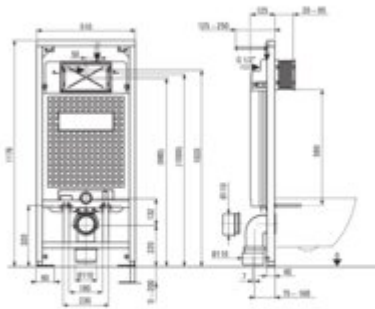

PEONIA

Toilet set, concealed

Product code: CDEN6ZPW
EAN: 5908212083352
Color: nero, white
Warranty [years]: 10

Concealed toilet frame

Frame height adjustment [mm]	200
Tank capacity [l]	9
Double flushing [l]	3/6
Designated for light casing	yes
Designated for installation in front of the load-bearing wall	yes
Connection valve G1/2"	yes
Silent flushing and filling	yes
Mounting bolts spacing 180 mm and 230 mm	yes

Toilet bowl

Finish	white
Type	wall-mounted
Rim type	rimless
Hidden mountings	yes

Toilet seat

Slow-close toilet seat	yes
Slim toilet seat	yes
Chrome hinges	no
Quick seat detachment	yes
Antibacterial	yes

Flush button

Finish	nero
Surface type	matte
Button type	duple

Features:

- Hard and durable ceramics does not lose its properties with long use
- Antibacterial coating, preventing the growth of microorganisms
- Rimless bowl for easy cleaning and hygiene
- Dual button, allowing adjustment of the amount of water used for flushing
- Soft-close toilet seat included
- Mounting system with hidden fixings
- Dedicated cleaning agent, safe for cleaned surfaces
- Innovative concealed frame
- Soft-closing toilet seat