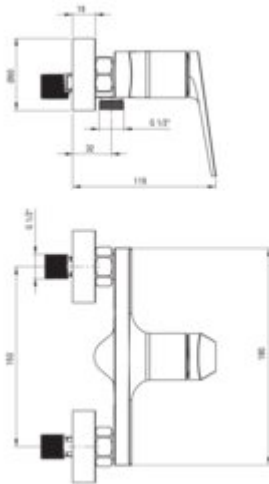

IVO

Shower mixer, wall-mounted

Product code: BLI_040M

EAN: 5907650871194

Color: chrome

Warranty [years]: 5

Mixer

Finish	chrome
Material	brass
Mixer type	single-handle, mixer
Installation method	wall-mounted
Flow class [l/min]	A <= 15 (9.1 - 15)
Acoustic group [dB]	II (20 < x <= 30)

Mixer cartridge

Ceramic cartridge size	30 mm
------------------------	-------

Features:

- The mixer body is made of the highest quality brass
- Only the best materials, the quality of which has been confirmed by laboratory tests
- The mounting sleeve facilitates the installation of the mixer
- Cleaning agent for fixtures in all colors available