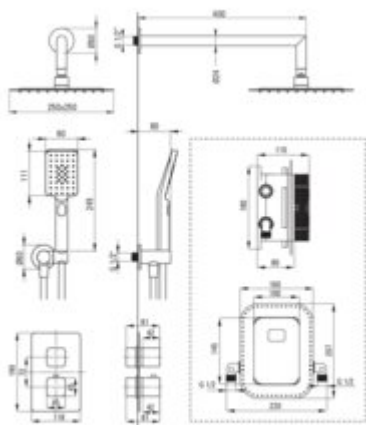

THERM

Concealed shower set, with thermostatic BOX

Product code: BXYZ0ECT

EAN: 5908212085950

Color: chrome

Warranty [years]: 7

Mixer (BXY_X44T)

Mixer type	Concealed BOX, thermostatic
Installation method	concealed
Flow class [l/min]	S - 15.1-19.8 l/min
Acoustic group [dB]	I (x <= 20)

Mixer (BXY_0ECT)

Mixer type	Concealed BOX, thermostatic
Installation method	concealed

Shower overhead

Shape	square
Material	steel 304
Width [mm]	300
Length [mm]	300
thickness	55
Anti-calc	yes
Number of functions	1
Stream type	rain
Quick response time for turning the water on and off	yes

Hand shower

Number of functions	3
Anti-calc	yes
Stream type	rain, mist, mixed

Hose

Length [mm]	1500
Braid material	PVC
Anti-twist	1

Angled hose connector (NAC_058K)

Finish	chrome
Connection type	for the hose with hand shower holder

Shape	square
Material	brass
Connection thread	yes
Concealed mounting	yes

Angled hose connector (NAC_057K)

Finish	chrome
Connection type	for the hose with hand shower holder

Shape	round
Material	brass
Connection thread	yes
Concealed mounting	yes