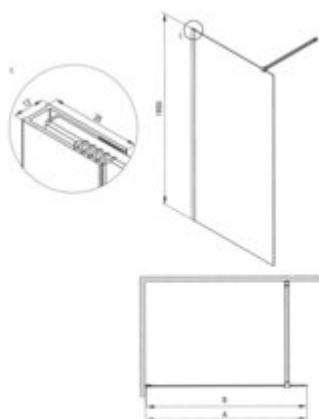

PRIZMA

Shower wall, walk-in

Product code: KTJ_R31P

EAN: 5907650881643

Color: brushed gold

Warranty [years]: 5

Model	Size	A (mm)	B (mm)
KTJ_R31P	1000x1950	800	1950
KTJ_R31P	800x1950	700	1950
KTJ_R31P	1000x1950	800	1950
KTJ_R31P	1000x1950	800	1950
KTJ_R31P	1100x1950	900	1950
KTJ_R31P	1200x1950	1000	1950

Shower door

rails adjustable stiffening the cabin

Showe cabin

Finish brushed gold

Width [mm] 1100

Height [mm] 1950

Glass finish transparent

Glass thickness [mm] 6

Active cover yes

Side dimension [mm] 1080

Reversible doors yes

Installation without shower tray

possible

Features:

- Safe and durable tempered glass
- Possibility to install the cabin without a shower tray, directly on the tiles
- Hydrophobic Active-Cover coating that makes it easier for water to run off the glass
- Dedicated to Active Cover surfaces
- Only the best materials, the quality of which has been confirmed by laboratory tests
- Reversible door that allows the cabin to be mounted on the right or left side
- Resistance to impacts, chemicals and stains in accordance with PN-EN 14428+A1:2008 norm, c
- Can be combined with a second sliding wall and the Prizma walk-in shower wall
- Possibility of mounting the cabin directly on tiles or on Correo granite (KQR) and Kerria Plus acrylic (KTS) shower trays
- Free combination of elements
- Innovative and easy to maintain brushed gold coating