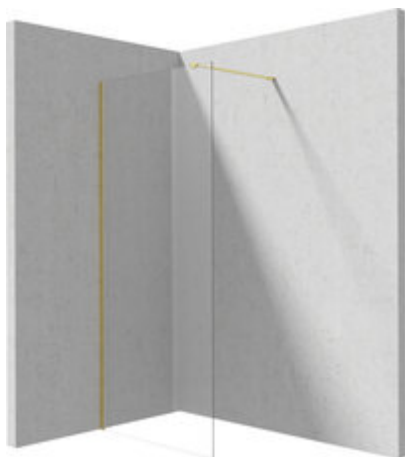

PRIZMA

Shower wall, walk-in

Product code: KTJ_R31P

EAN: 5907650881643

Color: brushed gold

Warranty [years]: 5

Model	Size	A (mm)	B (mm)
KTJ_R31P	1000x1950	800	1950
KTJ_R31P	800x1950	700	1950
KTJ_R31P	1000x1950	800	1950
KTJ_R31P	1000x1950	800	1950
KTJ_R31P	1100x1950	900	1950
KTJ_R31P	1200x1950	1000	1950

Shower door

rails adjustable stiffening the cabin

Showe cabin

Finish brushed gold

Width [mm] 1100

Height [mm] 1950

Glass finish transparent

Glass thickness [mm] 6

Active cover yes

Side dimension [mm] 1080

Reversible doors yes

Installation without shower tray

possible

Features:

- Safe and durable tempered glass
- Possibility to install the cabin without a shower tray, directly on the tiles
- Hydrophobic Active-Cover coating that makes it easier for water to run off the glass
- Dedicated to Active Cover surfaces
- Only the best materials, the quality of which has been confirmed by laboratory tests
- Reversible door that allows the cabin to be mounted on the right or left side
- Resistance to impacts, chemicals and stains in accordance with PN-EN 14428+A1:2008 norm, c
- Can be combined with a second sliding wall and the Prizma walk-in shower wall
- Possibility of mounting the cabin directly on tiles or on Correo granite (KQR) and Kerria Plus acrylic (KTS) shower trays
- Free combination of elements
- Innovative and easy to maintain brushed gold coating