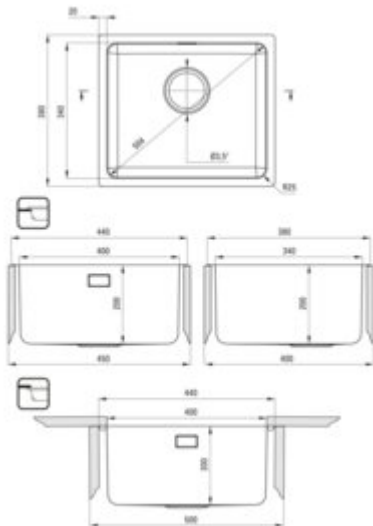

## Steel sink, 1-bowl

Product code: ZPE\_010A

EAN: 5908212048412

Color: brushed steel

Warranty [years]: 2

### Sink

Finish	steel
Surface type	brushed
Material	steel 304
Installation method	inset, undermount
Number of bowls	1
Minimum cabinet width [mm]	450
Width [mm]	380
Length [mm]	440
Height [mm]	200
Bowl depth [mm]	200
Cut-out Length [mm]	420
Cut-out Width [mm]	360
Cut-out Length [mm]	400
Cut-out Width [mm]	340
Steel thickness [mm]	1
Reversible	no
Equipped with accessories	yes
Drain diameter	3.5"
Additional features	drain cover included

### Features:

- Drain cover
- The sink can be installed in a 40 cm or 45 cm cabinet
- High-strength stainless steel
- Natural antiseptic properties of steel
- Space-saving siphon which facilitates e.g. sorting waste
- The sink is equipped with fittings with a connection to the dishwasher
- Dedicated cleaning agent, safe for cleaned surfaces