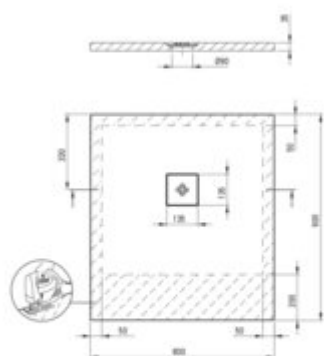

SILIA

Acrylic shower tray, rectangular

Product code: KSKA00809B

EAN: 5907650893905

Color: white

Warranty [years]: 2

Finish	white
Material	acrylic
Shape	rectangular
Width [mm]	800
Length [mm]	900
Height [mm]	35
Installation method	on the construction material support, directly on the spout, on the floor level
Drain diameter	90
Non-slip lugs	yes
possibility to cut to size	yes

Features:

- Deante Design Studio Collection
- Structured surface with anti-slip properties
- Durable acrylic material that maintains its shine and color
- For installation at floor level, directly on the screed or supported by construction mater
- Warning! The NHC_029D siphon fits this shower tray
- Only the best materials, the quality of which has been confirmed by laboratory tests
- SOLID PLUS technology: composite filling guaranteeing full stability, effective insulation
- Dedicated cleaning agent, safe for cleaned surfaces