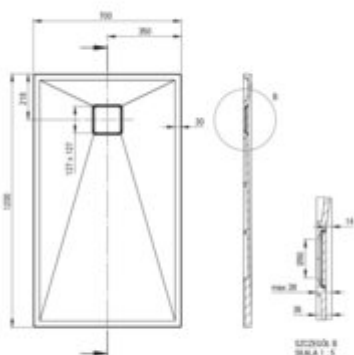

CORREO Granite shower tray, rectangular

Product code: KQR_573B

EAN: 5907650883876

Color: beige

Warranty [years]: 10

Material	granite
Shape	rectangular
Width [mm]	700
Length [mm]	1200
Height [mm]	36
Installation method	on the construction material support, on the floor level, directly on the spout
Drain diameter	90
possibility to cut to size	yes
Hydrophobicity	yes

Features:

- Properties of Deante granite: resistance to impact, high temperature, discoloration, therm
- Hydrophobic properties repel water molecules
- The finish enriched with silver ions adds antiseptic properties
- For installation at floor level, directly on the screed or supported by construction mater
- Possibility of cutting the granite shower tray
- Warning! The NHC_029C siphon fits this shower tray
- Warning! The NHC_029D siphon fits this shower tray
- Anti-slip properties of granite shower trays
- Dedicated cleaning agent, safe for cleaned surfaces
- Only the best materials, the quality of which has been confirmed by laboratory tests