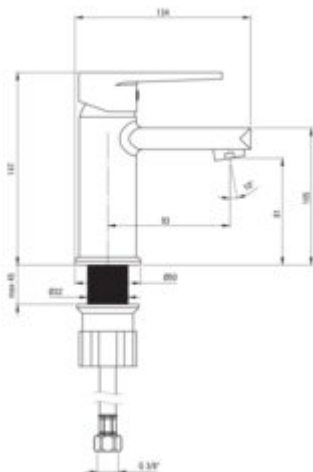

TUBO

Washbasin tap

Product code: BUT_020M

EAN: 5907650812791

Color: chrome

Warranty [years]: 7

Mixer

Finish	chrome
Material	brass
Mixer type	single-handle, mixer
Installation method	standing
Total mixer height [mm]	147
Flow class [l/min]	Z - 4-9 l/min
Acoustic group [dB]	I (x <= 20)

Mixer cartridge

Ceramic cartridge size	35 mm
------------------------	-------

Spout

Spout type	still
Material	brass

Aerator

Aerator type	honeycomb
Aerator size	M24

Connecting hose

Length [mm]	450
Installation thread	3/8"
Connection thread	M10

Features:

- The mixer is equipped with a stream aerator
- Only the best materials, the quality of which has been confirmed by laboratory tests
- 45 cm connection hoses included
- The mixer body is made of the highest quality brass
- Z flow class (4-9 l/min) allowing for water consumption reduction
- Cleaning agent for fixtures in all colors available