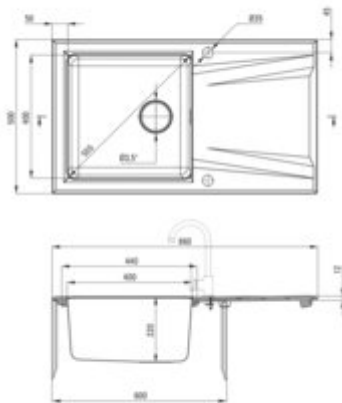

PRIME

Granite-steel sink, 1-bowl with drainer

Product code: ZSR_A113

EAN: 5908212058046

Color: alabaster, steel

Warranty [years]: 2

Sink

Finish	alabaster, steel
Surface type	matte, satin, brushed
Material	granite, steel 304
Installation method	inset
Number of bowls	1
Minimum cabinet width [mm]	600
Width [mm]	500
Length [mm]	860
Height [mm]	220
Bowl depth [mm]	220
Cut-out Length [mm]	840
Cut-out Width [mm]	480
Steel thickness [mm]	1
Reversible	yes
Equipped with accessories	yes
Drain diameter	3.5"
Number of holes	2

Sink waste kit

Finish	steel
Plug type	automatic
Low siphon/ Space saver	yes
Telescopic siphon	yes
possibility to connect a dishwasher/ washing machine	yes

Features:

- Properties of Deante granite: resistance to impact, high temperature, discoloration, therm
- High-strength stainless steel
- The sink is equipped with fittings with a connection to the dishwasher
- Accessories with automatic shut-off of the drain
- Natural antiseptic properties of steel
- The exceptionally spacious and deep bowl will even accommodate trays taken out of the oven
- An innovative combination of granite and steel
- Dedicated cleaning agent, safe for cleaned surfaces
- Space-saving siphon which facilitates e.g. sorting waste
- Hydrophobic properties repel water molecules
- Reversible steel sink - install with the bowl on the left or right side