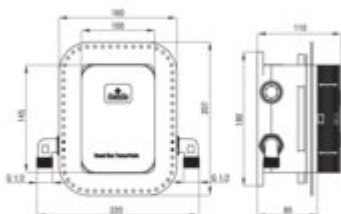

### Mixer

Finish	brass
Material	brass
Mixer type	Concealed BOX, mixer
Installation method	concealed
Flow class [l/min]	B ≤ 25.2 (19.9 - 25.2)
Acoustic group [dB]	I (x ≤ 20)

### Mixer cartridge

Ceramic cartridge size	35 mm
------------------------	-------