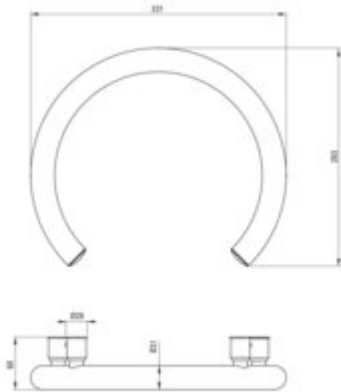

VITAL  
Wall-mounted grab bar,  
horseshoe-shaped

**Product code:** NIV\_B41G  
**EAN:** 5908212071618  
**Color:** nero  
**Warranty [years]:** 2

Finish	nero
Surface type	matte
Material	steel 304
Height [mm]	283
Width [mm]	331
Depth [mm]	68
Load [kg]	150
Multifunctional product	yes