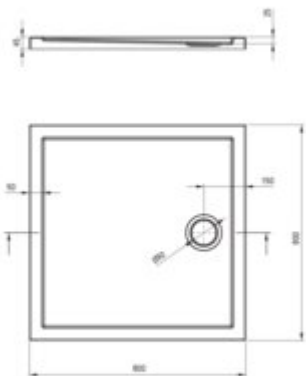

PRIZMA

Acrylic shower tray, square

Product code: KTJ_082B

EAN: 5907650872207

Color: white

Warranty [years]: 2

Finish	white
Material	acrylic
Shape	square
Width [mm]	800
Length [mm]	800
Height [mm]	45
Installation method	directly on the spout, on the floor level, on the construction material support
Drain diameter	90

Features:

- Durable acrylic material that maintains its shine and color
- Only the best materials, the quality of which has been confirmed by laboratory tests
- For installation at floor level, directly on the screed or supported by construction mater
- Note! The NHC_029C and NHC_029D siphons are compatible with the shower tray.