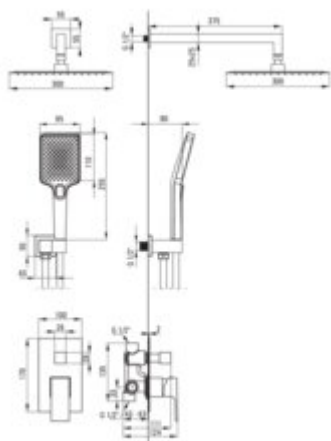

ANEMON BIS

Concealed shower set

Product code: NAC_N9MP

EAN: 5908212085615

Color: nero

Warranty [years]: 7

Mixer

Mixer type	single-handle, mixer
Installation method	concealed
Flow class [l/min]	S - 15.1-19.8 l/min
Acoustic group [dB]	I (x <= 20)

Spout

Spout type	still
Range of shower/ bath spout [mm]	375

Shower overhead

Shape	square
Material	steel 304
Width [mm]	300
Length [mm]	300
thickness	55
Anti-calc	yes
Number of functions	1
Stream type	rain
Quick response time for turning the water on and off	yes

Hand shower

Number of functions	3
Anti-calc	yes
Stream type	rain, mist, mixed

Hose

Length [mm]	1500
Braid material	PVC
Anti-twist	1

Angled hose connector

Finish	nero
Connection type	for the hose with hand shower holder
Shape	rectangular
Material	brass
Connection thread	yes
Concealed mounting	yes

Features:

- Only the best materials, the quality of which has been confirmed by laboratory tests
- Innovative, durable and easy to clean Nero coating
- Anti-calc system facilitating the removal of limescale deposits
- Dedicated cleaning agent, safe for cleaned surfaces
- Flush-mounted installation ensures the aesthetics of the bathroom
- The mixer body is made of the highest quality brass