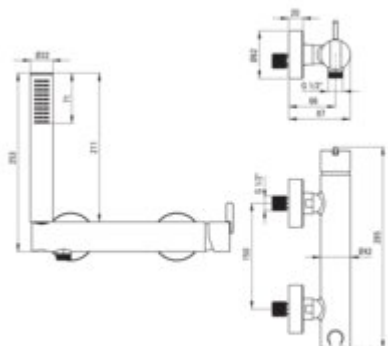

SILIA

Shower mixer, with shower set

Product code: BQS_D41M

EAN: 5907650818557

Color: titanium

Warranty [years]: 7

Mixer

Finish	titanium
Material	brass
Mixer type	single-handle, mixer
Installation method	wall-mounted
Total mixer height [mm]	87
Flow class [l/min]	A <= 15 (9.1 - 15)
Acoustic group [dB]	I (x <= 20)

Mixer cartridge

Ceramic cartridge size	35 mm
------------------------	-------

Hose

Length [mm]	1500
Anti-twist	1

Hand shower

Number of functions	1
Anti-calc	yes
Additional features	cool-out

Features:

- Deante Design Studio Collection
- Noble form and timeless simplicity
- Handset holder integrated with the battery body
- The mixer body is made of the highest quality brass
- Only the best materials, the quality of which has been confirmed by laboratory tests
- Innovative, durable and easy to clean Titanium coating
- Anti-calc hand shower
- Anti-twist system, preventing the hose from twisting
- Cool-out hand shower
- Durable hose ends made of brass
- Cleaning agent for fixtures in all colors available