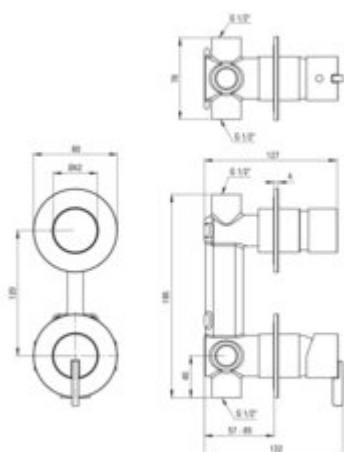

## Shower mixer, concealed

Product code: BQS\_D44P

EAN: 5907650818588

Color: titanium

Warranty [years]: 7

### Mixer

Finish	titanium
Material	brass
Mixer type	single-handle, mixer
Installation method	concealed
Flow class [l/min]	S - 15.1-19.8 l/min
Acoustic group [dB]	I (x <= 20)

### Mixer cartridge

Ceramic cartridge size	35 mm
------------------------	-------