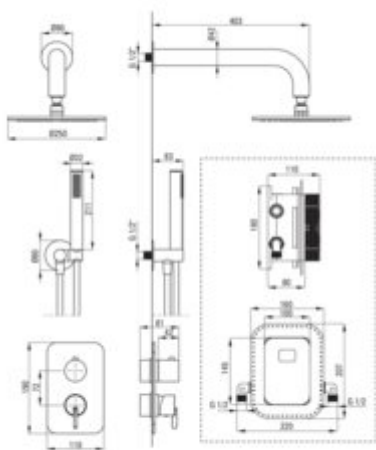

SILIA  
Concealed shower set, with mixer  
BOX

Product code: BXYFQSM  
EAN: 5907650850809  
Color: brushed steel  
Warranty [years]: 7

<b>Mixer (BXY_FQSM)</b>	
Mixer type	Concealed BOX
Installation method	concealed

<b>Mixer (BXY_X44M)</b>	
Mixer type	Concealed BOX, mixer
Installation method	concealed
Flow class [l/min]	B ≤ 25.2 (19.9 - 25.2)
Acoustic group [dB]	I (x ≤ 20)

<b>Spout</b>	
Spout type	still
Range of shower/ bath spout [mm]	382

<b>Shower overhead</b>	
Shape	round
Material	brass
Diameter [mm]	250
Anti-calc	yes
Number of functions	1

<b>Hand shower</b>	
Number of functions	1
Anti-calc	yes
Stream type	rain
Additional features	cool-out

<b>Hose</b>	
Length [mm]	1500
Braid material	PVC
Anti-twist	1

<b>Angled hose connector</b>	
Finish	steel
Connection type	for the hose with hand shower holder
Shape	round
Material	brass
Connection thread	yes
Concealed mounting	yes