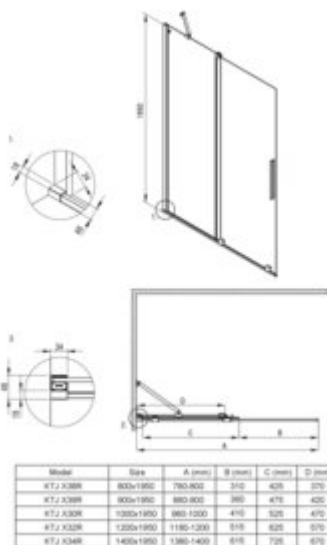

PRIZMA
Shower cabin, rectangular

Product code: KPNZP12S09

EAN: 5907650899662

Color: gold

Warranty [years]: 5

Showe cabin (KTJ_Z32R)

Width [mm]	1200
Height [mm]	1950
Glass finish	transparent
Glass thickness [mm]	6
Active cover	yes
Side dimension [mm]	1200
Railings	short to perpendicular wall/long to parallel wall
Tempered glass TOTAL WHITE	no
Reversible doors	yes
Installation without shower tray possible	yes
Possibility to install a railing to a perpendicular wall	yes

Showe cabin (KTJ_Z39P)

Width [mm]	900
Height [mm]	1950
Glass finish	transparent
Glass thickness [mm]	6
Active cover	yes
Side dimension [mm]	880
Tempered glass TOTAL WHITE	no
Reversible doors	yes
Installation without shower tray possible	yes

Shower door

rails	adjustable stiffening the cabin
-------	---------------------------------

Features:

- Safe and durable tempered glass
- Hydrophobic Active-Cover coating that makes it easier for water to run off the glass
- Dedicated to Active Cover surfaces
- Only the best materials, the quality of which has been confirmed by laboratory tests
- Possibility to install the cabin without a shower tray, directly on the tiles
- Resistance to impacts, chemicals and stains in accordance with PN-EN 14428+A1:2008 norm, c
- Free combination of elements
- Dedicated cleaning agent, safe for cleaned surfaces