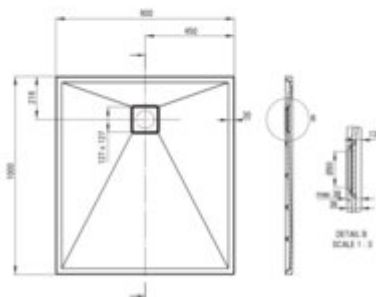

CORREO Granite shower tray, rectangular

Product code: KQR_N45B

EAN: 5908212093078

Color: nero

Warranty [years]: 10

Finish	nero
Material	granite
Shape	rectangular
Width [mm]	900
Length [mm]	1000
Height [mm]	36
Installation method	directly on the spout, on the floor level, on the construction material support
Drain diameter	90
possibility to cut to size	yes
Hydrophobicity	yes

Features:

- Properties of Deante granite: resistance to impact, high temperature, discoloration, therm
- Hydrophobic properties repel water molecules
- For installation at floor level, directly on the screed or supported by construction mater
- Possibility of cutting the granite shower tray
- Warning! The NHC_029C siphon fits this shower tray
- Warning! The NHC_029D siphon fits this shower tray
- Dedicated cleaning agent, safe for cleaned surfaces
- Only the best materials, the quality of which has been confirmed by laboratory tests
- Anti-slip properties of granite shower trays
- The finish enriched with silver ions adds antiseptic properties