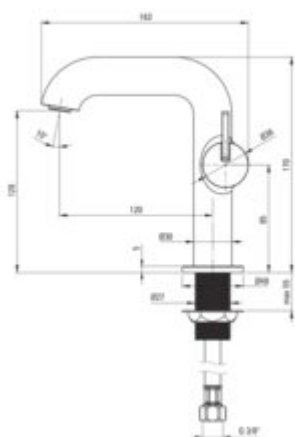

SILIA

Washbasin tap

Product code: BQS_024M

EAN: 5907650854364

Color: chrome

Warranty [years]: 7

Mixer

Finish	chrome
Material	brass
Mixer type	single-handle, mixer
Installation method	standing
Total mixer height [mm]	170
Flow class [l/min]	Z - 4-9 l/min
Acoustic group [dB]	I (x <= 20)

Mixer cartridge

Ceramic cartridge size	25 mm
------------------------	-------

Spout

Spout type	still
Mixer spout range [mm]	120
Material	brass

Aerator

Aerator type	swivel, flat
Aerator size	M24

Connecting hose

Length [mm]	450
Installation thread	3/8"
Connection thread	M10

Features:

- Deante Design Studio Collection
- Noble form and timeless simplicity
- The mixer is equipped with a stream aerator
- The mixer body is made of the highest quality brass
- The mounting sleeve facilitates the installation of the mixer
- The movable aerator allows you to direct the water stream
- 45 cm connection hoses included
- Only the best materials, the quality of which has been confirmed by laboratory tests
- Z flow class (4-9 l/min) allowing for water consumption reduction
- The lever on the side makes it easier to keep the spout clean
- Cleaning agent for fixtures in all colors available