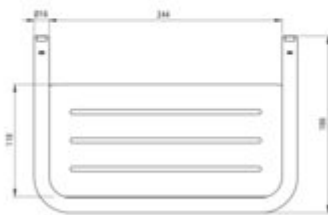

SILIA

Shower basket

Product code: ADI_R551

EAN: 5907650828327

Color: brushed gold

Warranty [years]: 2

Finish	gold
Surface type	brushed
Material	brass, stainless steel
Height [mm]	89
Width [mm]	276
Depth [mm]	186
Mounting kit included	yes