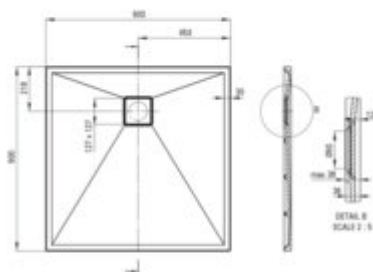

CORREO

Granite shower tray, square

Product code: KQR_A41B

EAN: 5907650878902

Color: alabaster

Warranty [years]: 10

Finish	white
Material	granite
Shape	square
Width [mm]	900
Length [mm]	900
Height [mm]	36
Installation method	directly on the spout, on the floor level, on the construction material support
Drain diameter	90
possibility to cut to size	yes
Hydrophobicity	yes

Features:

- Dedicated cleaning agent, safe for cleaned surfaces
- Hydrophobic properties repel water molecules
- Properties of Deante granite: resistance to impact, high temperature, discoloration, therm
- For installation at floor level, directly on the screed or supported by construction mater
- Possibility of cutting the granite shower tray
- Warning! The NHC_029C siphon fits this shower tray
- Warning! The NHC_029D siphon fits this shower tray
- Only the best materials, the quality of which has been confirmed by laboratory tests
- Anti-slip properties of granite shower trays
- The finish enriched with silver ions adds antiseptic properties