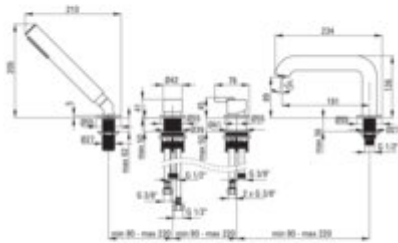

### Mixer

Finish	nero
Material	brass
Mixer type	single-handle, mixer
Installation method	standing
Total mixer height [mm]	191
Flow class [l/min]	A <= 15 (9.1 - 15)
Acoustic group [dB]	I (x <= 20)

### Mixer cartridge

Ceramic cartridge size	35 mm
------------------------	-------

### Connecting hose

Length [mm]	450
Installation thread	3/8"
Connection thread	M12

### Hose

Length [mm]	1500
Braid type	single-braided