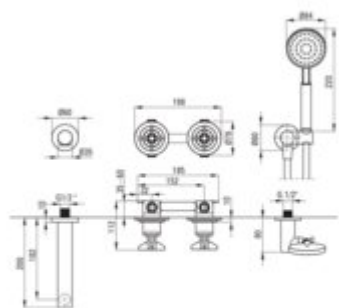

TEMISTO

Bath mixer, concealed

Product code: BQT_018P

EAN: 5907650889731

Color: chrome

Warranty [years]: 7

Mixer

Finish	chrome
Material	brass
Mixer type	mixer, two-handle
Installation method	concealed
Flow class [l/min]	S - 15.1-19.8 l/min
Acoustic group [dB]	I (x ≤ 20)

Mixer cartridge

Ceramic cartridge size	35 mm
Cold start	no

Spout

Spout type	still
Material	brass

Function switch

Switch type	ceramic mechanical
-------------	--------------------

Hose

Length [mm]	1500
Braid type	extensible, double braided
Anti-twist	1

Hand shower

Number of functions	1
Anti-calc	yes

Features:

- Deante Design Studio Collection
- Design that connects the past with the future
- Hand-crafted elements
- Flush-mounted installation ensures the aesthetics of the bathroom
- The mixer body is made of the highest quality brass
- Anti-calc hand shower
- Adjustable shower hand angle
- Durable hose ends made of brass
- Anti-twist system, preventing the hose from twisting
- Dedicated cleaning agent, safe for cleaned surfaces