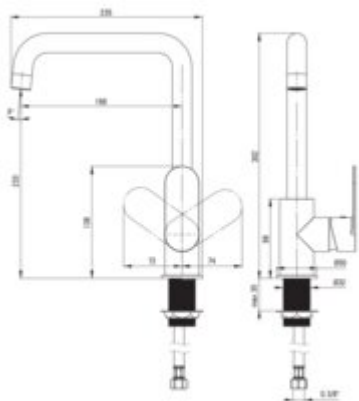

ALPINIA

Kitchen tap, with rectangular spout

Product code: BGA_063M

EAN: 5908212053546

Color: chrome

Warranty [years]: 7

Mixer

| | |
|-------------------------|----------------------|
| Finish | chrome |
| Material | brass |
| Mixer type | single-handle, mixer |
| Installation method | standing |
| Total mixer height [mm] | 302 |
| Flow class [l/min] | A <= 15 (9.1 - 15) |
| Acoustic group [dB] | I (x <= 20) |

Mixer cartridge

| | |
|------------------------|-------|
| Ceramic cartridge size | 35 mm |
|------------------------|-------|

Spout

| | |
|------------------------|-----------------|
| Spout type | swivel |
| Mixer spout range [mm] | 198 |
| Material | stainless steel |

Aerator

| | |
|--------------|-----------|
| Aerator type | honeycomb |
| Aerator size | M22 |

Connecting hose

| | |
|---------------------|-----------|
| Length [mm] | 450 |
| Installation thread | 3/8" |
| Connection thread | 3/8", M10 |

Features:

- The mixer body is made of the highest quality brass
- The mixer is equipped with a stream aerator
- The mounting sleeve facilitates the installation of the mixer
- 45 cm connection hoses included
- Light and subtle design
- Only the best materials, the quality of which has been confirmed by laboratory tests
- Cleaning agent for fixtures in all colors available