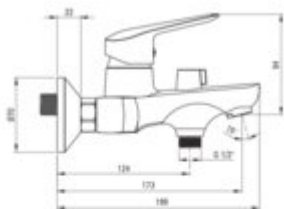

### Mixer

Finish	nero
Material	brass
Mixer type	single-handle, mixer
Installation method	wall-mounted
Total mixer height [mm]	129
Flow class [l/min]	S - 15.1-19.8 l/min
Acoustic group [dB]	II (20 < x <= 30)

### Mixer cartridge

Ceramic cartridge size	35 mm
------------------------	-------

### Aerator

Aerator size	M24
--------------	-----