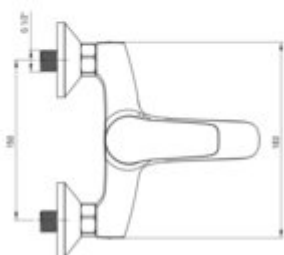

### Mixer

Finish	nero
Material	brass
Mixer type	single-handle, mixer
Installation method	wall-mounted
Total mixer height [mm]	129
Flow class [l/min]	S - 15.1-19.8 l/min
Acoustic group [dB]	II (20 < x <= 30)

### Mixer cartridge

Ceramic cartridge size	35 mm
------------------------	-------

### Spout

Spout type	still
Mixer spout range [mm]	124

### Aerator

Aerator size	M24
--------------	-----