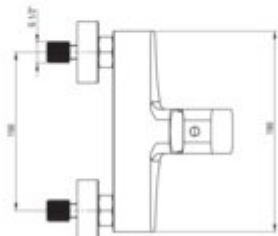

### Mixer

|                         |                         |
|-------------------------|-------------------------|
| Finish                  | chrome                  |
| Material                | brass                   |
| Mixer type              | single-handle, mixer    |
| Installation method     | wall-mounted            |
| Total mixer height [mm] | 147                     |
| Flow class [l/min]      | B <= 25.2 (19.9 - 25.2) |
| Acoustic group [dB]     | I (x <= 20)             |

### Mixer cartridge

|                        |       |
|------------------------|-------|
| Ceramic cartridge size | 35 mm |
| Eco-click cartridge    | no    |