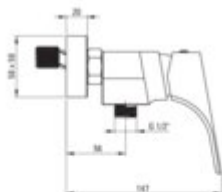

### Mixer

|                         |                         |
|-------------------------|-------------------------|
| Finish                  | chrome                  |
| Material                | brass                   |
| Mixer type              | single-handle, mixer    |
| Installation method     | wall-mounted            |
| Total mixer height [mm] | 147                     |
| Flow class [l/min]      | B <= 25.2 (19.9 - 25.2) |
| Acoustic group [dB]     | I (x <= 20)             |

### Mixer cartridge

|                        |       |
|------------------------|-------|
| Ceramic cartridge size | 35 mm |
| Eco-click cartridge    | no    |