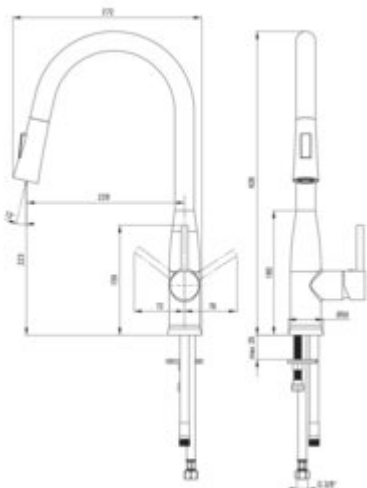

LUKRECJA
Kitchen tap

Product code: BDH_072M

EAN: 5908212053218

Color: chrome

Warranty [years]: 7

Mixer

Finish	chrome
Material	brass
Mixer type	mixer, single-handle
Installation method	standing
Total mixer height [mm]	439
Flow class [l/min]	Z - 4-9 l/min
Acoustic group [dB]	I (x ≤ 20)
Check valves	yes

Mixer cartridge

Ceramic cartridge size	35 mm
------------------------	-------

Spout

Spout type	pull-out, swivel
Mixer spout range [mm]	229
Material	metal

Aerator

Aerator type	honeycomb
--------------	-----------

Connecting hose

Length [mm]	450
Installation thread	3/8"
Connection thread	M10

Hose

Length [mm]	1500
-------------	------

Hand shower

Number of functions	2
---------------------	---

Features:

- The mixer body is made of the highest quality brass
- The mixer is equipped with a stream aerator
- The mixer with functional pull-out spout
- 45 cm connection hoses included
- Z flow class (4-9 l/min) allowing for water consumption reduction
- 2-function spout
- Only the best materials, the quality of which has been confirmed by laboratory tests
- Cleaning agent for fixtures in all colors available